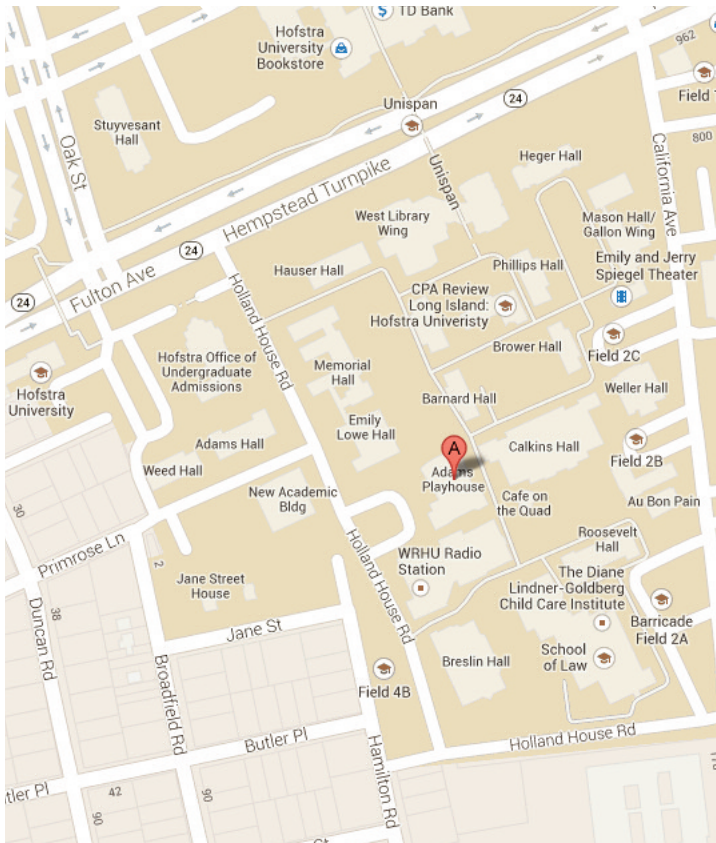

## DIRECTIONS ON HOW TO GET TO

**Adams Playhouse** at Hofstra University

Heampstead, NY 11549

Buses are to upload passengers at the South Campus entrance to Hofstra University on the South side of the Hempstead Turnpike. Groups should walk through this entrance and proceed one block to the playhouse. Buses are to proceed to the North Campus to park and may return to the same location to pick up students. **Groups must stay outside the theater, off the steps, and check in with the greeter before entering the building.**

### BY CAR:

**Travel on the Long Island Expressway to Exit 39 S (Glen Cove Road).** Take Glen Cove Road South, over Old Country Road. Glen Cove Road becomes Clinton Avenue. Continue South to Hempstead Turnpike (Road 24). Make a left onto Hempstead Turnpike, traveling East. Go through the town of Hempstead to Hofstra University. Public Safety will meet the bus on the right side of Hempstead Turnpike, before the overpass. You will walk south to the Playhouse (Public Safety will direct you).

**OR**

**Travel on the Long Island Expressway to Exit 41 S (Route 106/107).** Take Route 106/107, bearing right and staying on Route 106 (Newbridge Road). Take it down to Hempstead Turnpike (Route 24), making a right onto Hempstead Turnpike. Travel west for a few miles, going over the Meadowbrook Parkway. Go down one mile more to the Hofstra Campus. Go under 2 overhead walkways. Make a u-turn at the next light (Oak Street), traveling East for about 70 feet. Public Safety will meet the bus on the right side of Hempstead Turnpike, before the overpass. You will walk south to the Playhouse (Public Safety will direct you).